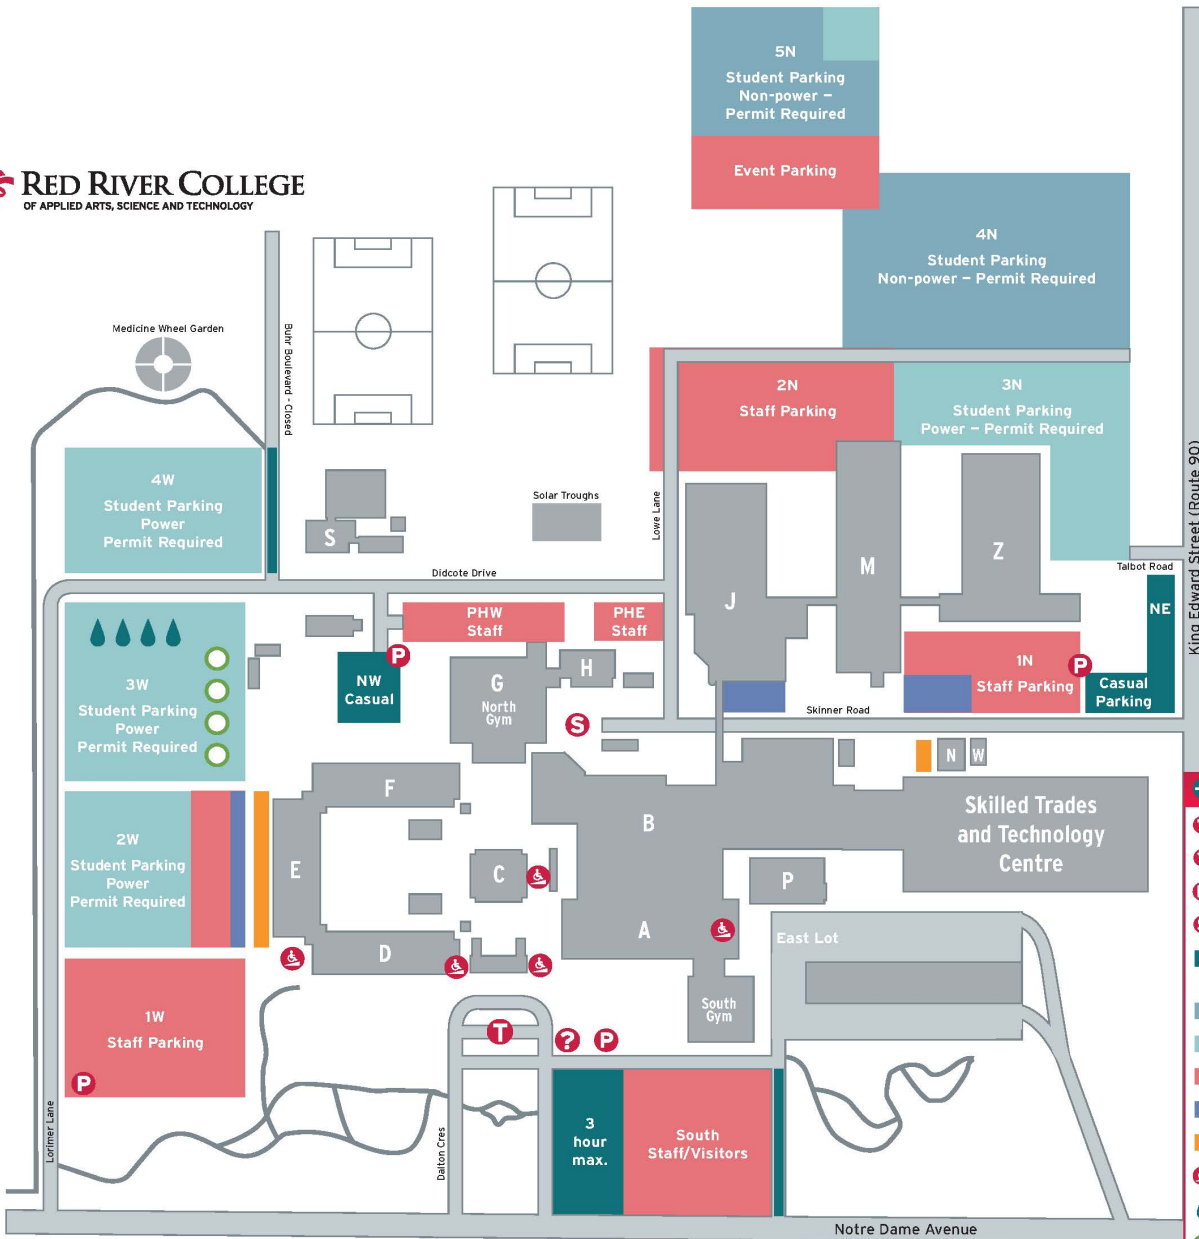

# COLLEGE MAP

Student Parking for All Transportation Programs are in:

- 2N
- 3N
- NE
- 1N

All 4 parking lots have first-come, first-served scramble parking.

You can pay for hourly and daily rates at the Parking Ticket Dispenser Station or with the PayByPhone App. Monthly rates are paid online.

The Parking zone code when paying with the **PayByPhone App** is **15536**

**→ Legend**

- T Transit Bus Loop
- ? Parking Commissionaire
- P Parking Ticket Dispenser
- S Shipping and Receiving
- Daily/Hourly Parking (Parking Permits Not Valid)
- Student Non-Power Parking
- Student Power Parking
- Staff Parking
- Student Handicapped Parking
- Motorcycle Parking
- ♿ Wheelchair Access
- ⛽ Student Diesel Parking
- O Student Carpool Parking

## Notre Dame Campus

\* Evening/weekend/holiday parking is on a scramble basis. \*