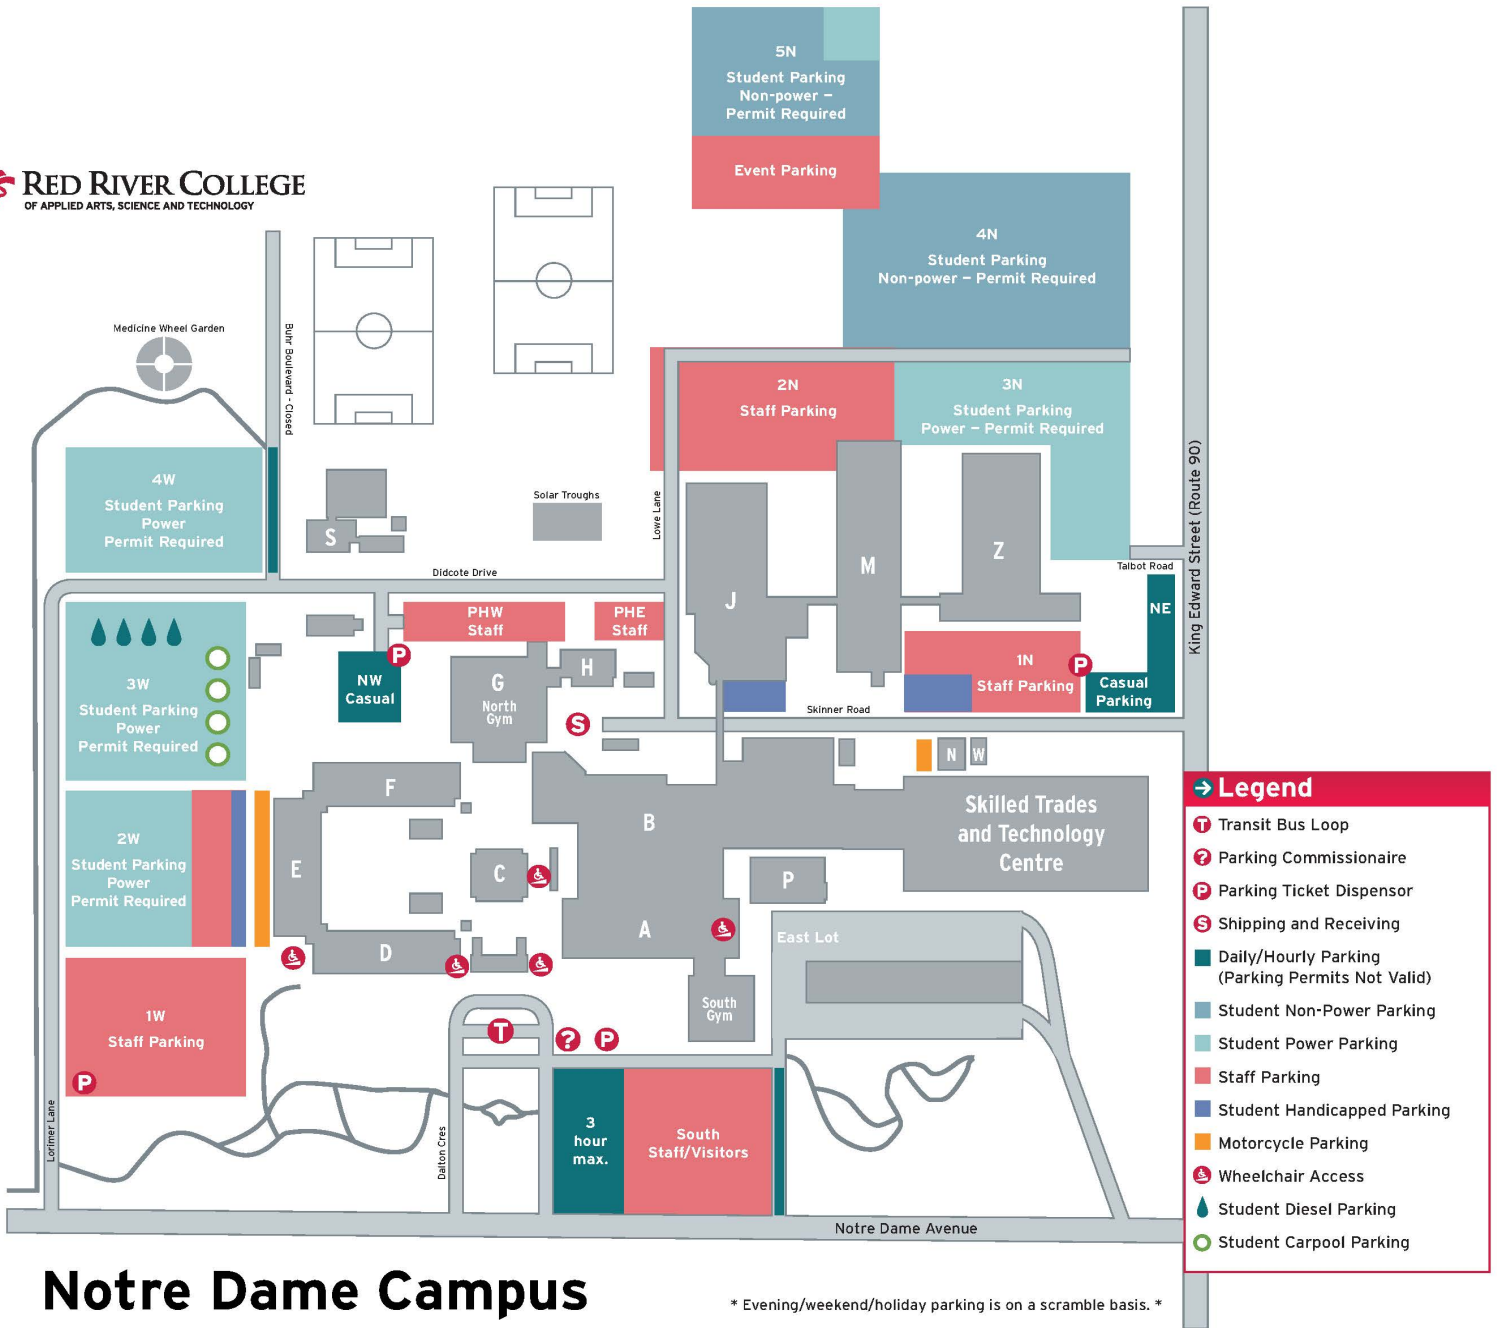

# COLLEGE MAP

## Notre Dame Campus

\* Evening/weekend/holiday parking is on a scramble basis. \*